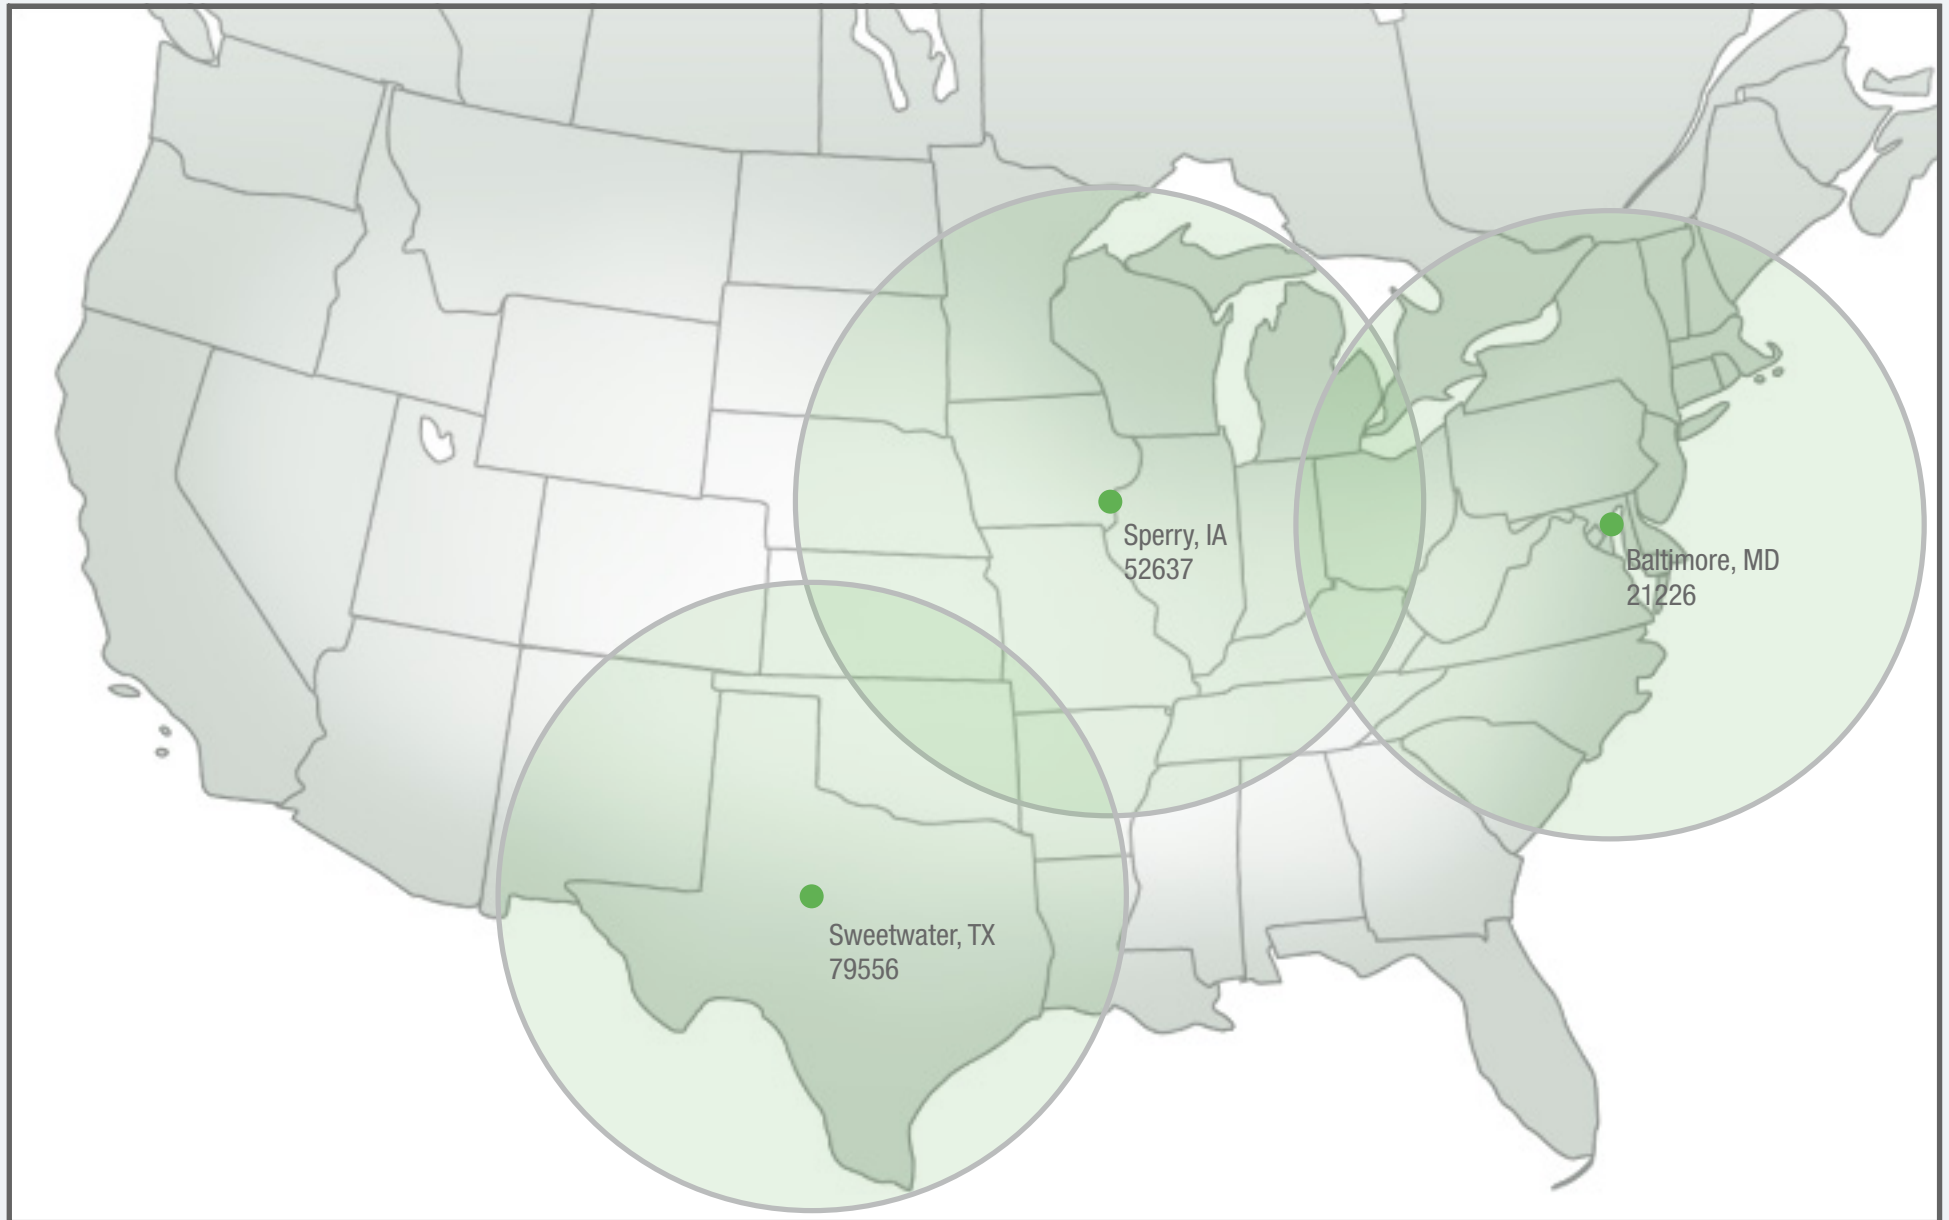

## LEED Regional Materials Map

### SECUROCK® Glass-Mat Sheathing

● SECUROCK® Glass-Mat Sheathing manufacturing plants. Circle indicates 500 mile radius.