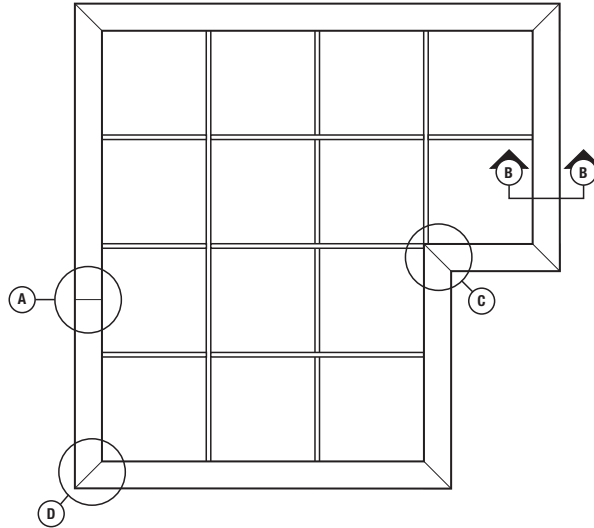

Product Information

Materials

Extruded aluminum.

Finishes

Slim White baked polyester paint finish; painted in custom colors.

Reflected Plan