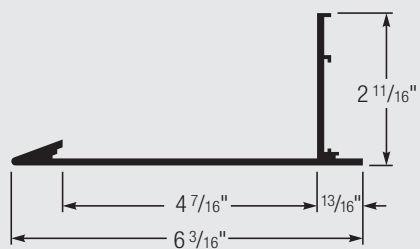

Call 888.874.2450 for samples