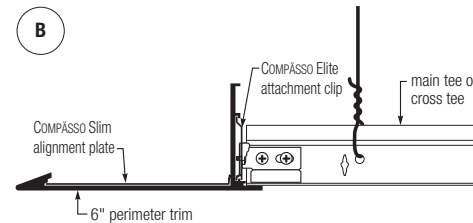

Edge Detail – FINELINE Full and Partial Module

Corner Assembly

Inside Corner

Outside Corner

For More Information

Product literature
 Data sheet: IC538

Online tools
usgdesignstudio.com

Recycled Content
 Up to 50% recycled content;
 100% recyclable.