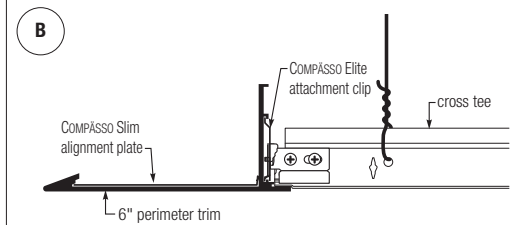

Finishes

Slim White baked polyester paint finish; painted in custom colors.

Reflected Plan

Splice Assembly

Edge Detail – DX/DXL and CENTRICITEE, Full Module, at Cross Tees

Edge Detail – DX/DXL and CENTRICITEE, Full and Partial Module

Edge Detail – FINELINE Full and Partial Module

Corner Assembly

Inside Corner

Outside Corner

For More Information

Product literature
 Data sheet: IC538

Online tools
usgdesignstudio.com

Recycled Content
 Up to 50% recycled content;
 100% recyclable.