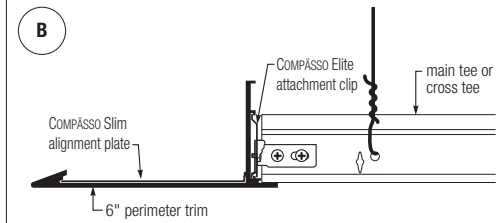

Edge Detail – FINELINE Full and Partial Module

Corner Assembly

Inside Corner

Outside Corner

For More Information

Product literature
 Data sheet: IC538

Online tools
usgdesignstudio.com

Recycled Content
 Up to 50% recycled content;
 100% recyclable.