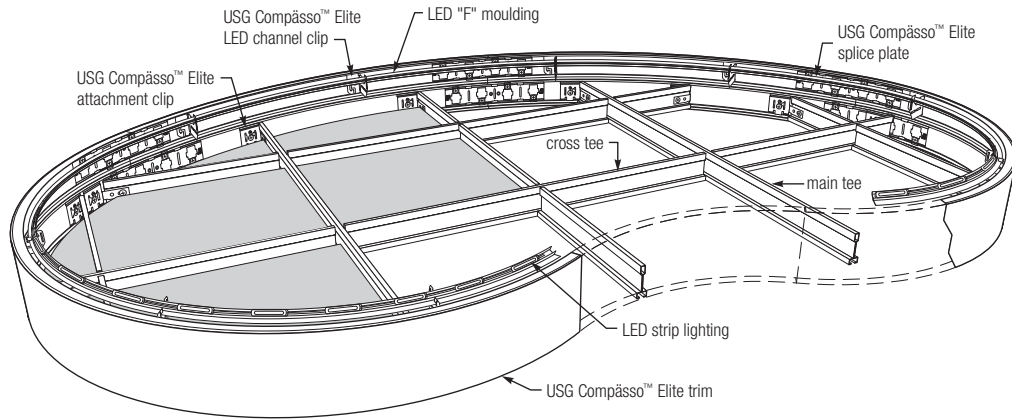

USG COMPASSO™ ELITE

PERIMETER TRIMS WITH ISLAND ACCENT LIGHTING

ORDER SAMPLES/LITERATURE
USG: samplitt@usg.com
phone: 866 528-7089 | usg.com
CGC: contact Sales Representative

FOR MOST UP-TO-DATE
TECHNICAL INFORMATION
AND LEED REPORT TOOL
usgdesignstudio.com
cgcdesignstudio.com

TECHNICAL SERVICES
800 USG.4YOU (874-4968)

PRODUCT INFORMATION

Finishes

Standard colors, Advantage colors and custom colors

PERSPECTIVE

Trim Profiles Elite

4"	6"	8"	10"