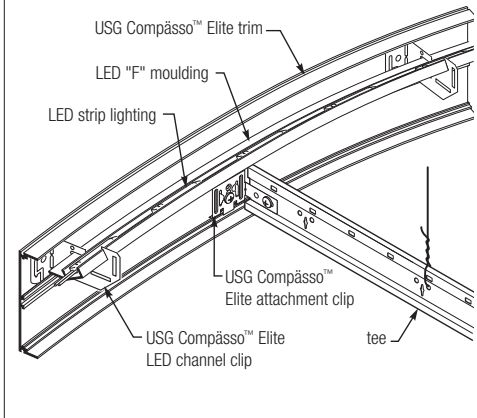

USG Compasso® Elite Accent Lighting Assembly

ACCENT LIGHTING OPTION

AL Clip

AL Flexible Track

AL Lighting

Available from GE.
GE LED Accent-Gen 2

PHYSICAL DATA

Product literature

System brochure: IC400
Data sheet: IC612
Warranty: SC2102
Care and maintenance instructions: IC518
Installation guide: IC464
Trim systems design guide

Online tools

usgdesignstudio.com or cgcdesignstudio.com

Light Reflectance

Flat White .80 LR

Recycled content

See the Sustainability selector on usg.com or cgccinc.com.

Notes

High Recycled Content is for USG Compasso™ Standard only.

Notice

IC612/rev. 6-21

© 2021 USG Corporation and/or its affiliates. All rights reserved. Printed in U.S.A.

Manufactured by
USG Interiors, LLC
550 West Adams Street
Chicago, IL 60661

The trademarks USG, CGC, COMPASSO, COMPOSITIONS, PIXELS, IT'S YOUR WORLD. BUILD IT., the USG/CGC logo, the design elements and colors, and related marks are trademarks of USG Corporation or its affiliates.

Safety First! Follow good safety/industrial hygiene practices during installation. Wear appropriate personal protective equipment. Read SDS and literature before specification and installation.