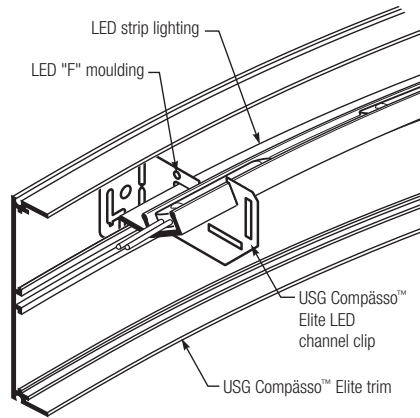

Attachment Clip

Clip and Track