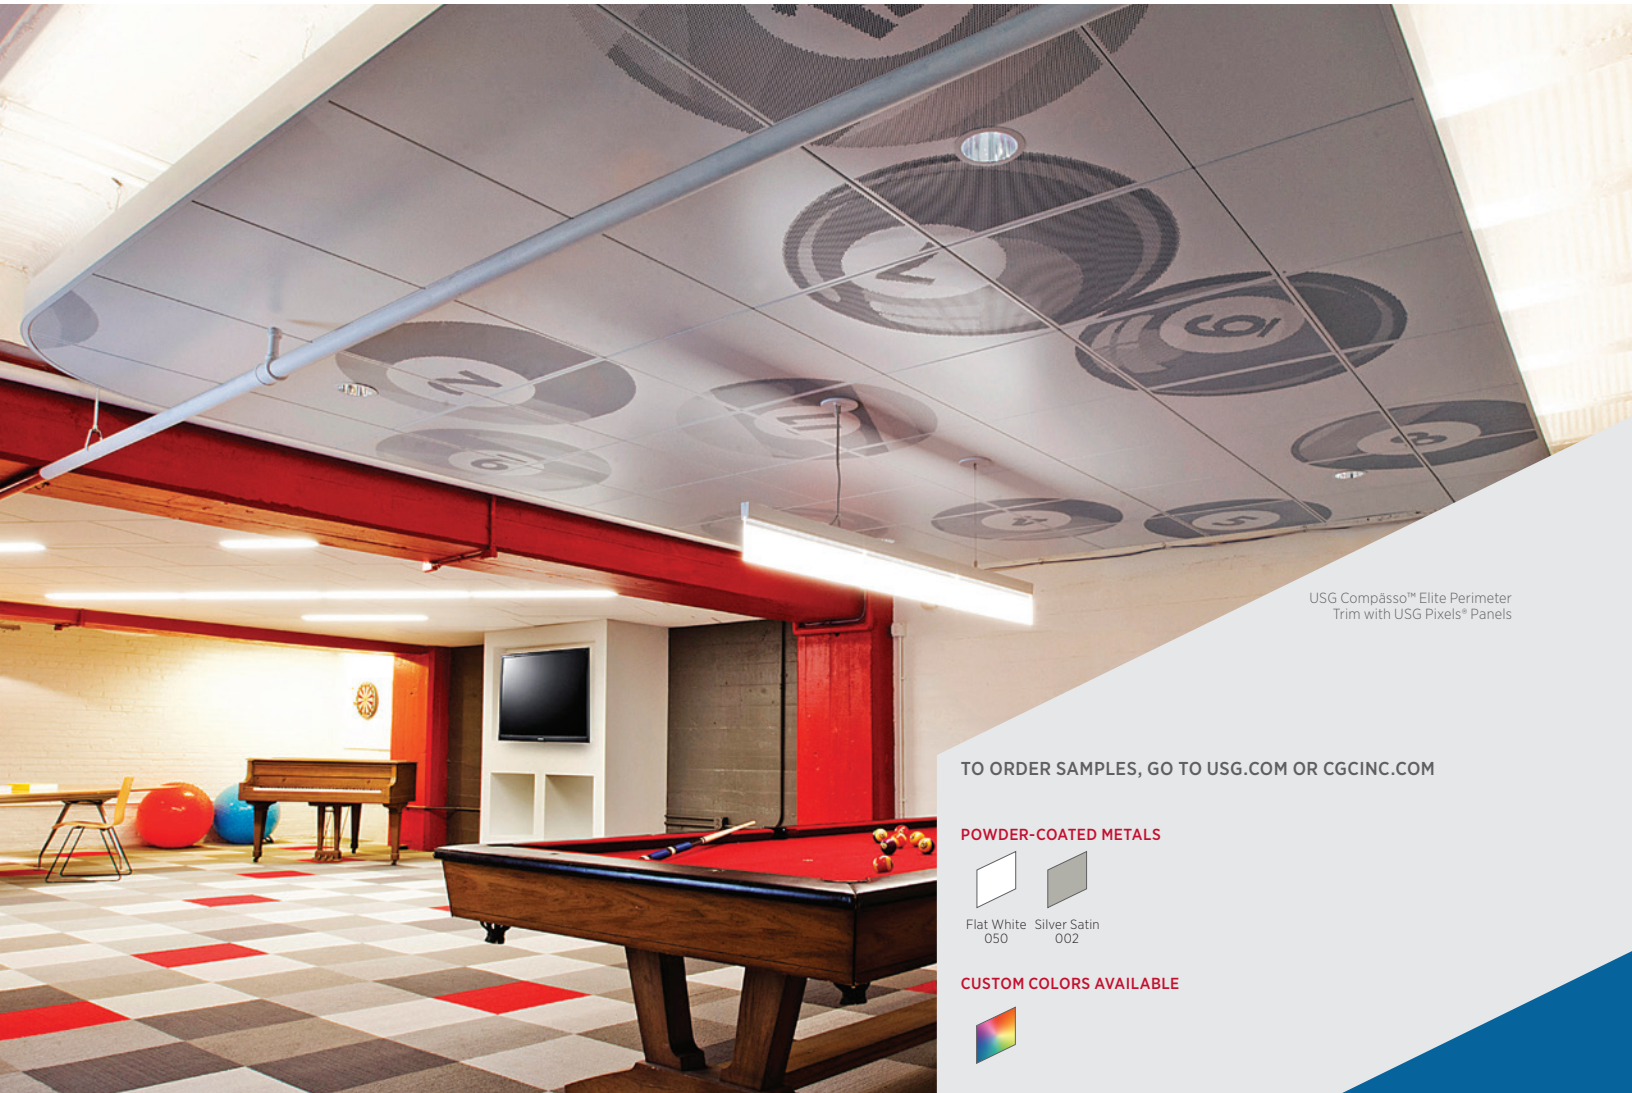

USG COMPÄSSO™ ELITE

PERIMETER TRIMS WITH ISLAND ACCENT LIGHTING

USG Compasso™ Elite Perimeter
Trim with USG Pixels® Panels

TO ORDER SAMPLES, GO TO USG.COM OR CGCINC.COM

POWDER-COATED METALS

Flat White 050   Silver Satin 002

CUSTOM COLORS AVAILABLE

FEATURES AND BENEFITS

- Creates free-form ceiling islands with uplighting.
- Accommodates GE's Accent lighting modules.
- Available on all engineered USG Compasso™ Elite designs.
- Unique flexible track accommodates curved island designs.
- Proprietary clip attaches to USG Compasso™ Elite trim and provides cradle track and lights with exact angle for optimal lighting results.
- Designed together to work together.
- Available with USG Compositions® Decorative Clouds.

APPLICATIONS

- Interior Applications
- Pods, Islands, and Clouds
- Sloped Ceilings
- Custom Curved Radius and Length
- Quick Ship Straights
- New Construction or Renovation